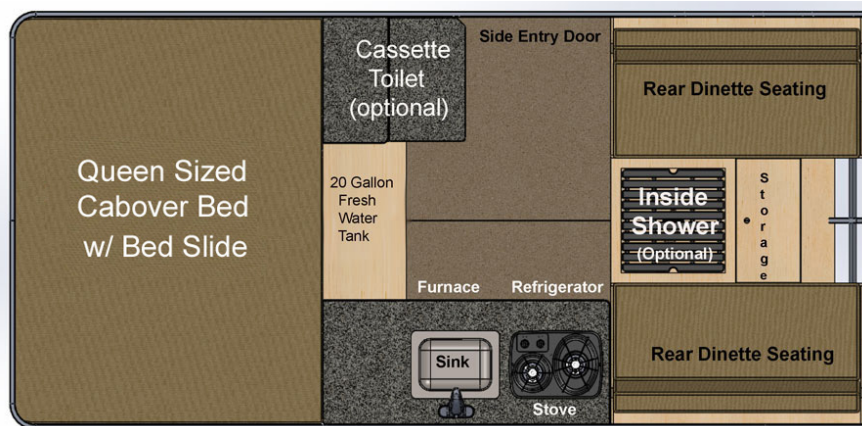

Grandby Flatbed Model

Dry Weight: 1,395 Lbs.

Roof/Wall Framing: Aluminum

Adult Sleeping: 3-4

Floor Length: 94"

Height Down (including vent): 60"

Exterior Material: Aluminum

Extended Interior Height: 6'6"

Body Width: 81"

Roof Length: 165"

Fresh Water Capacity: 20 Gallons

Four Wheel Campers

www.fourwheelcampers.com

Please see price sheet for all available options

Standard Features

Queen Sized Extended Cabover Bed w/ Mattress	Rear Dinette Seating w/ Swivel Table
Formica Counter Tops	2-way Refrigerator/Freezer - 65 Liters
20 Gallon Fresh Water Tank	Flush Mount Kitchen Sink w/ Electric Water Pump
Flush Mount 2 Burner Propane Stove	2x 10 lb. Propane Tanks
Powered Roof Vent Fan Over Kitchen	LED Interior Lights & Porch Light
Small Radius Sliding Passenger Side Window Safety Exit	Privacy Curtains
Lithium Battery (135ah)	Modern 12v Power System w/ Truck Charging
120v Electrical Shore Power System w/ 30 amp Converter	12v USB Outlets and Accessory Plug
Pre-wired for Solar	All Aluminum "Flex-Frame"
Aluminum Exterior Sides and One Piece Roof	Insulated Side Walls & Roof
Gas Strut Roof Lift Assists	Rugged Pop Up Liner w/ 4 Windows
Entry Door with Locks and Screen	Fire Extinguisher, LP/CO Detector, Smoke Detector